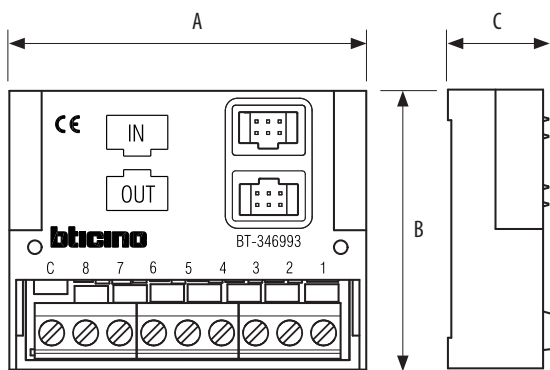

## Legend

1. Input connector from previous module
2. Output connector towards subsequent module
3. Call pushbutton connection
4. Common pushbuttons

## Dimensional data

A	B	C
52.5 mm	41 mm	14 mm