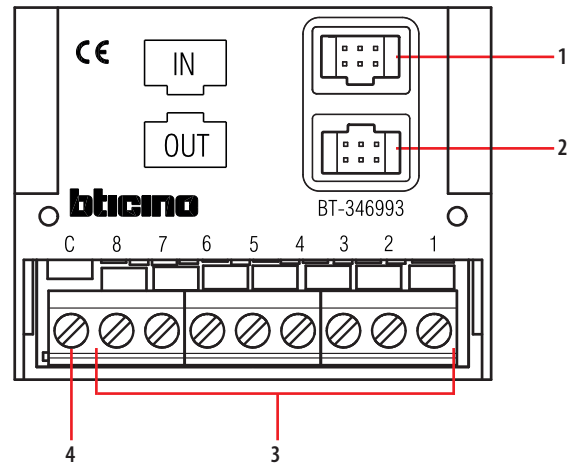

Expander pushbutton module

346993

Description

The expander pushbutton module gives the possibility of connecting call pushbuttons to the SFERA speaker modules (items BT-351000; BT- 351100; BT- 351200; BT- 351300). Each module can manage up to 8 call pushbuttons. It is possible to connect several expander pushbutton modules (max 96 call pushbuttons for each Entrance Panel).

Technical data

Power supply from SCS BUS:	18 - 27 Vdc
Max. absorption	1.5 mA
Absorption in stand by	1.5 mA
Operating temperature:	(-25) - (+70)°C

Related items

351000	SFERA - Base speaker module
351100	SFERA - Speaker module
351200	SFERA - Audio video module
351300	SFERA - Wide angle audio and video module

Front view